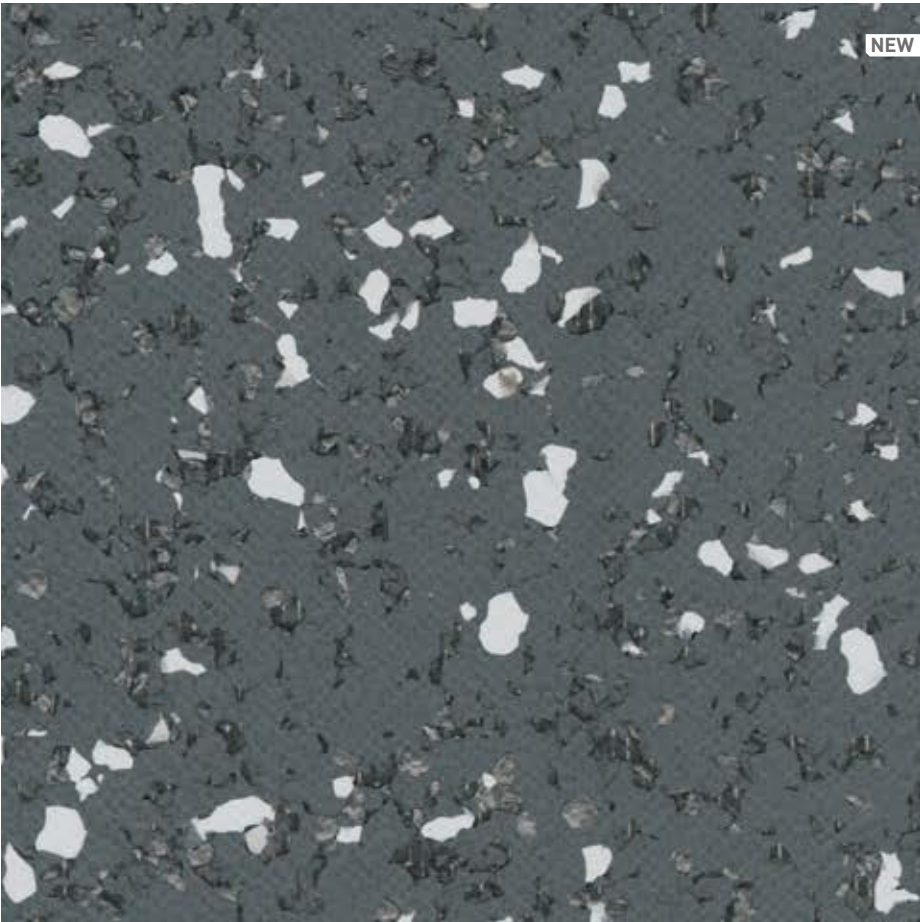

ATTRACTION®

635 x 635 mm
25'' x 25''

2741 - Brooklyn

2743 - Central Park

2744 - Queens Soft

2745 - Plaza

2740 - Harlem Soft

2742 - Times Square